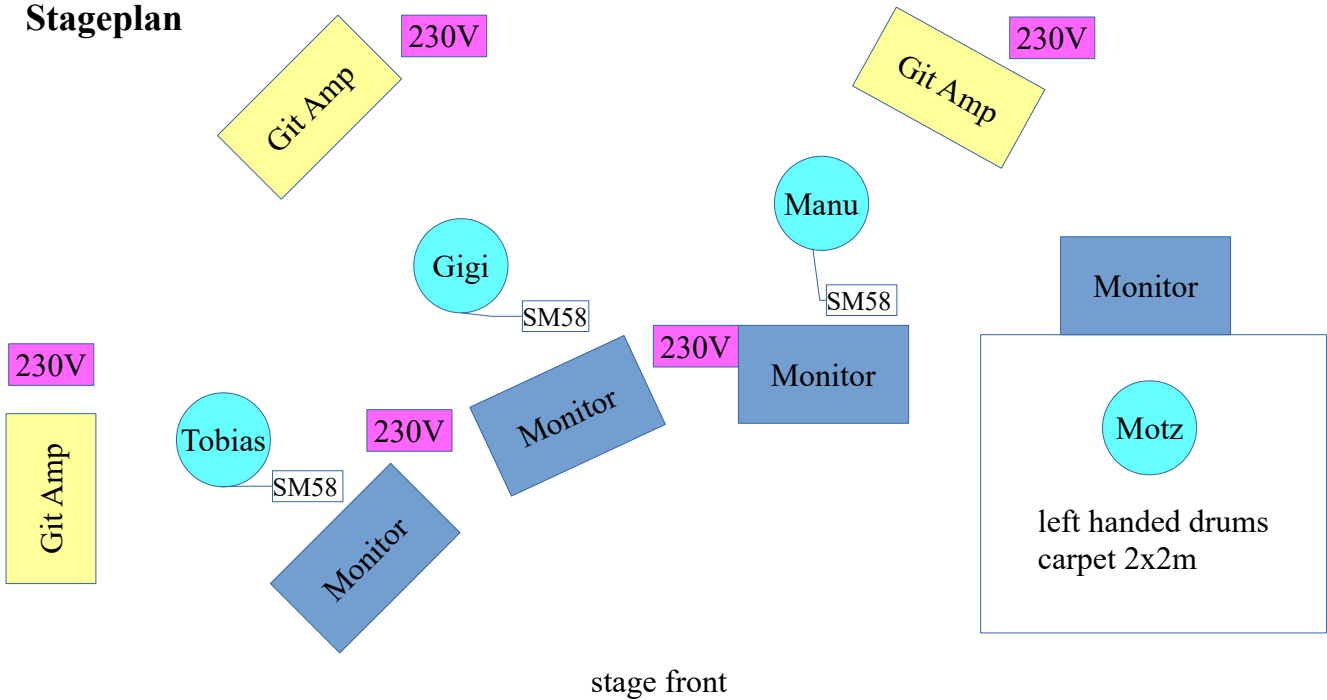

Tech Rider NI

Stageplan

Channels

1	bassdrum	D112, D6, Shure B52
2	snare	SM57
3	tom 1	MD421, E603
4	tom 2	MD421, E603
5	oh l	cond mic
6	oh r	cond mic
7	git tobias	SM75, e906
8	git gigi	SM57, e906
9	git manu	SM75, e906 or DI
10	voc tobias	SM58
11	voc gigi	SM58
12	voc manu	SM58

4 separate ways for monitors with graphic EQ

Backline

3x raiser for guitar amps, app. 1 meter high

please let us know in advance if a guitar cabinet 2x12" or 4x12" is available, otherwise we'll bring one

Hospitality Rider

4 hot meals, not necessarily vegetarian, beer

2 double bedrooms

breakfast, late checkout